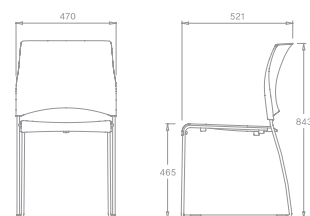

Stacks up to 12 chairs on the floor
Stacks up to 36 chairs on the trolley

Interlocking glider

Easy loading trolley

C3223

Chrome-plated steel wire frame
Polypropylene shell

● Wine (WN)

● Gray (GR)

● Blue (BL)