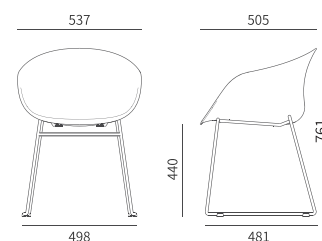

C6224
Plastic Shell / Wire Sled