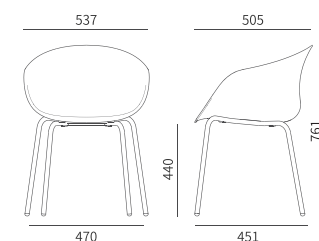

C6234
Plastic Shell / Tubing 4legs