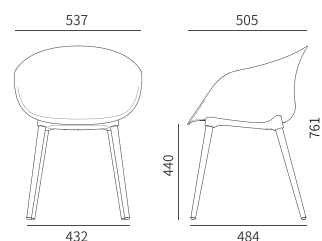

C6234W
Plastic Shell / Wood 4legs