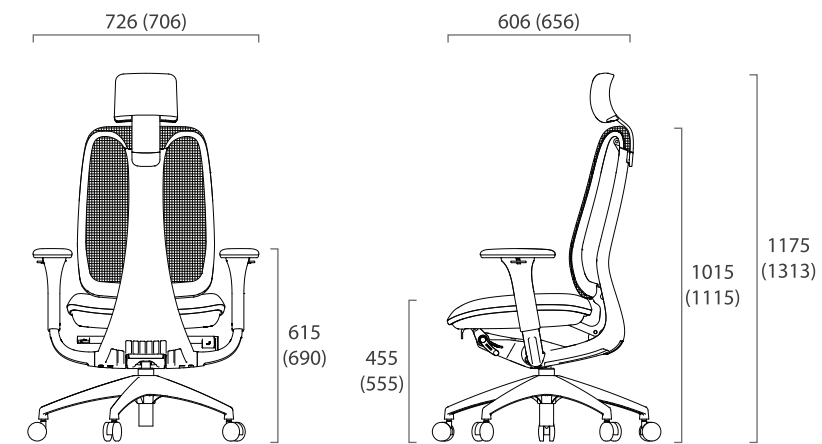

Various Limb Interface
360° Pivoting Arm

More sensitive LIBRA arm supports your arm and elbow at any position. It allows you very comfortable when you make text and surf on smart phone and tablet pc.

Functions

Black Body
Mesh / Fabric
Fixed Armrest

Black Body
Mesh / Fabric
Adjustable Armrest

Black Body
Mesh / Fabric
Adjustable Armrest
Headrest

White Body
Mesh / Fabric
Adjustable Armrest

White Body
Mesh / Fabric
Adjustable Armrest
Headrest

White Body
Mesh / Fabric
Adjustable Armrest
Headrest
Lumbar support

Back Mesh Color

Seat Fabric Color

Base Option

Libra

UNIQUE & ECO-FRIENDLY
AUTOMATIC FORWARD POSTURE