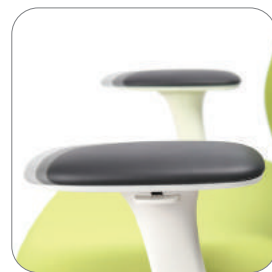

Pull Out the Button to Operate the seat and back auto peristaltic movement from/to Forward Tilting Position to/from Normal Position

Various Limb Interface  
**360° Pivoting Arm**

More sensitive LIBRA arm supports your arm and elbow at any position. It allows you very comfortable when you make text and surf on smart phone and tablet pc.

**Functions**

Height Adjustable Arm

Fore-Backward and Width Adjustment

360° Pivot

**C5712P**

Black Body  
 Mesh / Fabric  
 Fixed Armrest

**C5712PA**

Black Body  
 Mesh / Fabric  
 Adjustable Armrest