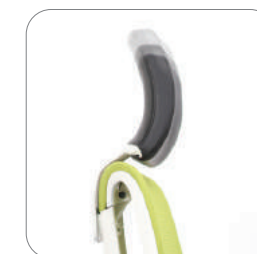

## Weighing Scale Controlling Weight

New patterned mesh offers extreme softness to user and it brings most comfort. Moreover specially designed and engineered back frame makes the mesh in lumbar area tight so that it supports user's lumbar strong enough. Also, **LIBRA** makes work efficiency maximized as it offers the best seating solution by multiple adjusting functions to fit user's body.

## Functions

Seat Height & Tilt Tension

Seat Depth

Synchronized & 4 Locking

Arm Height

Height Adjustable Headrest

Lumbar support

Task Chair for 3 Sitting Types  
**Forward Tilting Mode**

Pull Out the Button to Operate the seat and back auto peristaltic movement from/to Forward Tilting Position to/from Normal Position

Various Limb Interface  
**360° Pivoting Arm**

More sensitive LIBRA arm supports your arm and elbow at any position. It allows you very comfortable when you make text and surf on smart phone and tablet pc.

**Functions**

Height Adjustable Arm

Fore-Backward and Width Adjustment

360° Pivot

**C5712P**

Black Body  
 Mesh / Fabric  
 Fixed Armrest

**C5712PA**

Black Body  
 Mesh / Fabric  
 Adjustable Armrest