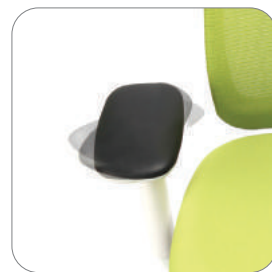

Pull Out the Button to Operate the seat and back auto peristaltic movement from/to Forward Tilting Position to/from Normal Position

Various Limb Interface  
**360° Pivoting Arm**

More sensitive LIBRA arm supports your arm and elbow at any position. It allows you very comfortable when you make text and surf on smart phone and tablet pc.

**Functions**

Height Adjustable Arm

Fore-Backward and Width Adjustment

360° Pivot

**C5712P**

Black Body  
 Mesh / Fabric  
 Fixed Armrest

**C5712PA**

Black Body  
 Mesh / Fabric  
 Adjustable Armrest