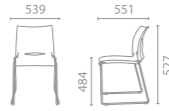

Product Code

I C4023

Chrome-plated steel wire frame  
Polypropylene shell

Color

## Functions

Curved front seat supports the user's leg comfortably.

An oval shaped hole is a unique design element which separates one-piece shell into two visually.

Simple and sophisticated curves of plastic shell and chrome plated leg emphasize contemporary style.