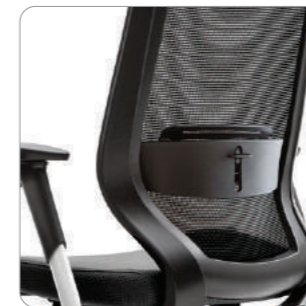

C4812AK
Mesh/fabric / Adjustable armrest
Height adjustable lumbar(operated by one hand)
Aluminum base

FORTIS®

Offers flexibility, reduces muscular or nerve problems in particular when sitting for a prolonged time, performing repeated tasks.

Dynamic slim mesh

Offers flexibility, reduces muscular or nerve problems in particular when sitting for a prolonged time, performing repeated tasks.

Functions

Height & Angle adjustable headrest

Synchronized mechanism

Height adjustable arm

Free-rotating arm pad

Height adjustable arm pad

Seat sliding

4 points locking

Tilt tension

Height adjustable lumbar
(operated by two hands)

Height adjustable lumbar
(operated by one hand)

Front multi limited tilt

Color

Seat Color Option

301 Grey

303 Red

304 Blue

306 Black

307 Green