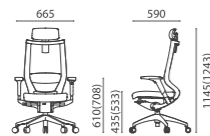

Product List

C4811A
Mesh/fabric / Headrest
Adjustable armrest / Aluminum base

C4812A
Mesh/fabric
Adjustable armrest / Aluminum base

C4811AB
Mesh/fabric / Headrest / Adjustable armrest
Height adjustable lumbar(operated by two hands)
Aluminum base

C4812AB
Mesh/fabric / Adjustable armrest
Height adjustable lumbar(operated by two hands)
Aluminum base

C4811AK
Mesh/fabric / Headrest / Adjustable armrest
Height adjustable lumbar(operated by one hand)
Aluminum base

C4812AK
Mesh/fabric / Adjustable armrest
Height adjustable lumbar(operated by one hand)
Aluminum base

FORTIS®

Offers flexibility, reduces muscular or nerve problems in particular when sitting for a prolonged time, performing repeated tasks.

Height adjustable arm

Free-rotating arm pad

Height adjustable arm pad

Seat sliding

4 points locking

Tilt tension

Height adjustable lumbar
(operated by two hands)

Height adjustable lumbar
(operated by one hand)