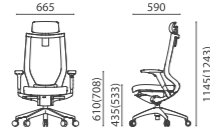

Product List

C4811A
Mesh/fabric / Headrest
Adjustable armrest / Aluminum base

C4812A
Mesh/fabric
Adjustable armrest / Aluminum base

C4811AB
Mesh/fabric / Headrest / Adjustable armrest
Height adjustable lumbar(operated by two hands)
Aluminum base

C4812AB
Mesh/fabric / Adjustable armrest
Height adjustable lumbar(operated by two hands)
Aluminum base

C4811AK
Mesh/fabric / Headrest / Adjustable armrest
Height adjustable lumbar(operated by one hand)
Aluminum base

C4812AK
Mesh/fabric / Adjustable armrest
Height adjustable lumbar(operated by one hand)
Aluminum base

FORTIS®

Offers flexibility, reduces muscular or nerve problems in particular when sitting for a prolonged time, performing repeated tasks.

Height adjustable arm

Free-rotating arm pad

Height adjustable arm pad

Seat sliding

4 points locking

Tilt tension

Height adjustable lumbar
(operated by two hands)

Height adjustable lumbar
(operated by one hand)