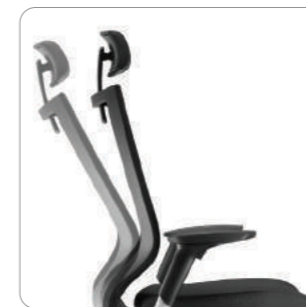

C4812AB
Mesh/fabric / Adjustable armrest
Height adjustable lumbar(operated by two hands)
Aluminum base

C4811AK
Mesh/fabric / Headrest / Adjustable armrest
Height adjustable lumbar(operated by one hand)
Aluminum base

C4812AK
Mesh/fabric / Adjustable armrest
Height adjustable lumbar(operated by one hand)
Aluminum base

FORTIS®

Offers flexibility, reduces muscular or nerve problems in particular when sitting for a prolonged time, performing repeated tasks.

Dynamic slim mesh

Offers flexibility, reduces muscular or nerve problems in particular when sitting for a prolonged time, performing repeated tasks.

Functions

Height & Angle adjustable headrest

Synchronized mechanism

Height adjustable arm

Free-rotating arm pad

Height adjustable arm pad

Seat sliding

4 points locking

Tilt tension

Height adjustable lumbar
(operated by two hands)

Height adjustable lumbar
(operated by one hand)