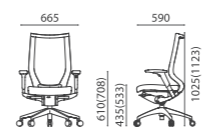

Product List

C4811A
Mesh/fabric / Headrest
Adjustable armrest / Aluminum base

C4812A
Mesh/fabric
Adjustable armrest / Aluminum base

C4811AB
Mesh/fabric / Headrest / Adjustable armrest
Height adjustable lumbar(operated by two hands)
Aluminum base

C4812AB
Mesh/fabric / Adjustable armrest
Height adjustable lumbar(operated by two hands)
Aluminum base

C4811AK
Mesh/fabric / Headrest / Adjustable armrest
Height adjustable lumbar(operated by one hand)
Aluminum base

C4812AK
Mesh/fabric / Adjustable armrest
Height adjustable lumbar(operated by one hand)
Aluminum base

FORTIS®

Offers flexibility, reduces muscular or nerve problems in particular when sitting for a prolonged time, performing repeated tasks.

Height adjustable arm

Free-rotating arm pad

Height adjustable arm pad

Seat sliding

4 points locking

Tilt tension

Height adjustable lumbar
(operated by two hands)

Height adjustable lumbar
(operated by one hand)