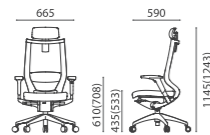

Product List

C4811A
Mesh/fabric / Headrest
Adjustable armrest / Aluminum base

C4812A
Mesh/fabric
Adjustable armrest / Aluminum base

C4811AB
Mesh/fabric / Headrest / Adjustable armrest
Height adjustable lumbar(operated by two hands)
Aluminum base

C4812AB
Mesh/fabric / Adjustable armrest
Height adjustable lumbar(operated by two hands)
Aluminum base

C4811AK
Mesh/fabric / Headrest / Adjustable armrest
Height adjustable lumbar(operated by one hand)
Aluminum base

C4812AK
Mesh/fabric / Adjustable armrest
Height adjustable lumbar(operated by one hand)
Aluminum base

FORTIS®

Offers flexibility, reduces muscular or nerve problems in particular when sitting for a prolonged time, performing repeated tasks.

Height adjustable arm

Free-rotating arm pad

Height adjustable arm pad

Seat sliding

4 points locking

Tilt tension

Height adjustable lumbar
(operated by two hands)

Height adjustable lumbar
(operated by one hand)