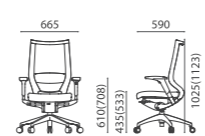

Product List

C4811A
Mesh/fabric / Headrest
Adjustable armrest / Aluminum base

C4812A
Mesh/fabric
Adjustable armrest / Aluminum base

C4811AB
Mesh/fabric / Headrest / Adjustable armrest
Height adjustable lumbar(operated by two hands)
Aluminum base

C4812AB
Mesh/fabric / Adjustable armrest
Height adjustable lumbar(operated by two hands)
Aluminum base

C4811AK
Mesh/fabric / Headrest / Adjustable armrest
Height adjustable lumbar(operated by one hand)
Aluminum base

C4812AK
Mesh/fabric / Adjustable armrest
Height adjustable lumbar(operated by one hand)
Aluminum base

FORTIS®

Offers flexibility, reduces muscular or nerve problems in particular when sitting for a prolonged time, performing repeated tasks.

Height adjustable arm

Free-rotating arm pad

Height adjustable arm pad

Seat sliding

4 points locking

Tilt tension

Height adjustable lumbar
(operated by two hands)

Height adjustable lumbar
(operated by one hand)