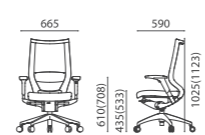

Product List

C4811A
Mesh/fabric / Headrest
Adjustable armrest / Aluminum base

C4812A
Mesh/fabric
Adjustable armrest / Aluminum base

C4811AB
Mesh/fabric / Headrest / Adjustable armrest
Height adjustable lumbar(operated by two hands)
Aluminum base

C4812AB
Mesh/fabric / Adjustable armrest
Height adjustable lumbar(operated by two hands)
Aluminum base

C4811AK
Mesh/fabric / Headrest / Adjustable armrest
Height adjustable lumbar(operated by one hand)
Aluminum base

C4812AK
Mesh/fabric / Adjustable armrest
Height adjustable lumbar(operated by one hand)
Aluminum base

FORTIS®

Offers flexibility, reduces muscular or nerve problems in particular when sitting for a prolonged time, performing repeated tasks.

Height adjustable arm

Free-rotating arm pad

Height adjustable arm pad

Seat sliding

4 points locking

Tilt tension

Height adjustable lumbar
(operated by two hands)

Height adjustable lumbar
(operated by one hand)